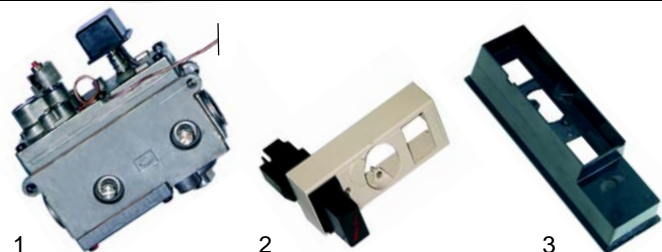

Member of the  **GEV GROUP**

Fryers (gas)

Item	Order	Description	Model	OEM
1	105382	burner	GM10/20/25	15100001
2	105383	burner	GM2532/ GMD2532	15100003
3	105384	burner	GM2542/ GMD2542	15100004

Item	Order	Description	Model	OEM
1	100706	electrode	GM2532, GMD2532,	33110002
2	100015	ignition cable	GM2542, GMD2542	30140002
3	102069	thermocouple	universal	17100001

Item	Order	Description	Model	OEM
1	101434	Minisit controller		00032390
2	101136	cover with piezoelectric igniter	universal	00032410
3	101774	cover		00032420

Item	Order	Description	Model	OEM
1	100049	pilot burner	GM10/20,	00032790
2	100701	electrode	GM25/35,	33110001
3	100025	ignition cable	GM50	-