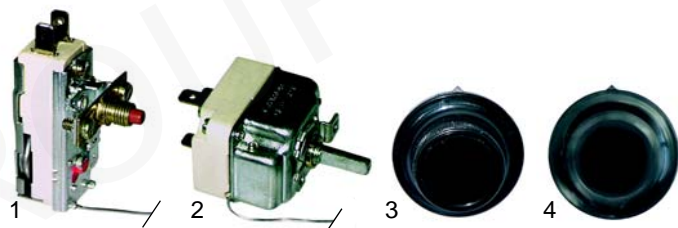

Item	Order	Description	Model	OEM
1	390176	safety thermostat	universal	3277, 22130001
2	390174	thermostat, 1-pole		3323, 22140001
3	110005	knob, 55mm	EB6	00033241
4	110006	knob, 60mm	EB8-EB12, EM_	00033250