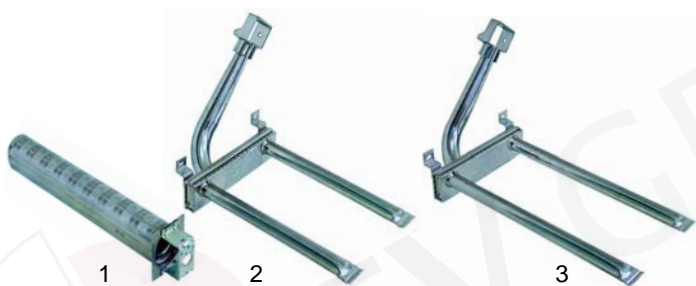

Fryers (gas)

Item	Order	Description	Model	OEM
1	105382	burner	GM10/20/25	15100001
2	105383	burner	GM2532/ GMD2532	15100003
3	105384	burner	GM2542/ GMD2542	15100004