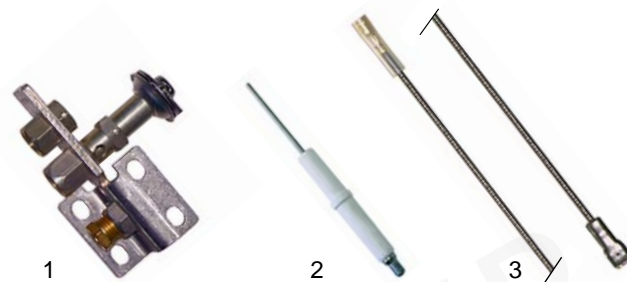

Member of the  **GEV GROUP**

Fryers (gas)

Item	Order	Description	Model	OEM
1	105382	burner	GM10/20/25	15100001
2	105383	burner	GM2532/ GMD2532	15100003
3	105384	burner	GM2542/ GMD2542	15100004

Item	Order	Description	Model	OEM
1	100706	electrode	GM2532, GMD2532,	33110002
2	100015	ignition cable	GM2542, GMD2542	30140002
3	102069	thermocouple	universal	17100001

Item	Order	Description	Model	OEM
1	101434	Minisit controller		00032390
2	101136	cover with piezoelectric igniter	universal	00032410
3	101774	cover		00032420

Item	Order	Description	Model	OEM
1	100049	pilot burner	GM10/20,	00032790
2	100701	electrode	GM25/35,	33110001
3	100025	ignition cable	GM50	-