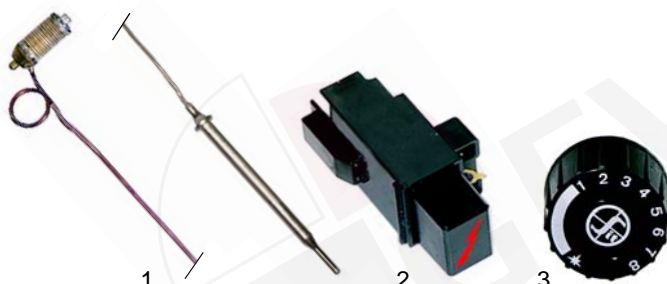

Member of the  **GEV GROUP**

Fryers (gas)

Item	Order	Description	Model	OEM
1	105382	burner	GM10/20/25	15100001
2	105383	burner	GM2532/ GMD2532	15100003
3	105384	burner	GM2542/ GMD2542	15100004

Item	Order	Description	Model	OEM
1	100706	electrode	GM2532, GMD2532,	33110002
2	100015	ignition cable	GM2542, GMD2542	30140002
3	102069	thermocouple	universal	17100001

Item	Order	Description	Model	OEM
1	101434	Minisit controller		00032390
2	101136	cover with piezoelectric igniter	universal	00032410
3	101774	cover		00032420

Item	Order	Description	Model	OEM
1	100049	pilot burner	GM10/20,	00032790
2	100701	electrode	GM25/35,	33110001
3	100025	ignition cable	GM50	-