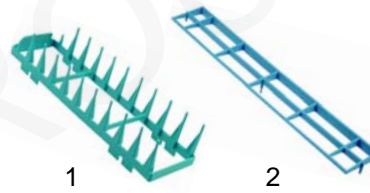

accessories for mix baskets 390x390mm and 396x396mm

item	order no.	description
1	971095	plate insert for 10 plates
2	971094	inclined edge