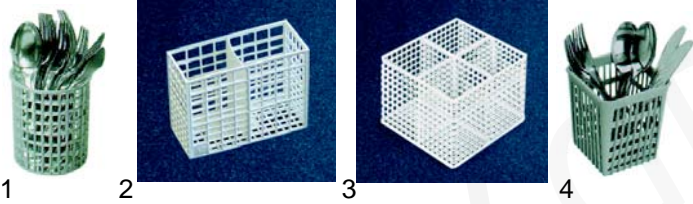

plate baskets

1

2 pizza plate

3

4

item	order no.	ø outer (mm)	ø inner ring (mm)	height (mm)	plate
1	970500	405	400	160	13
	970501	530	-	140	20
2	970502	445	400	165	14
	970503	535	-	175	18
3	970504	410	280	120	9
	970505	455	390	125	14
	970512	470	445	125	15
	970506	485	390	145	16
	970513	495	445	120	18
4	970507	455	390	120	17

1

2

3

pos.	order no.	description
1	971120	7 plate insert for round basket from ø 360mm
2	971115	11 plate insert for round basket ø 240mm
	970047	15 plate insert for round basket from ø 340mm
3	970044	17 plate insert for round basket from ø 370mm
	970061	20 plate insert for round basket from ø 440mm

plate baskets

item	order no.	description
	971121	cutlery insert ϕ 75x110mm
1	971122	cutlery insert ϕ 105x110mm
	976011	cutlery insert ϕ 110x130mm
2	970349	cutlery insert 130x57x100mm
3	970064	cutlery insert 160x160x110mm
	976016	cutlery insert 110x110x130mm
4	971116	cutlery insert 110x110x140mm (for 971115)