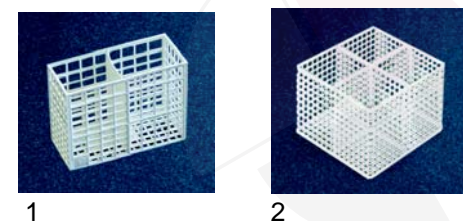

item	order no.	description
1	970349	cutlery insert 130x57x100mm
2	970064	cutlery insert 160x160x110mm