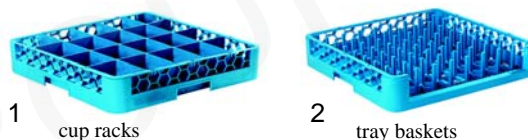

item	order no.	height (mm)	cups	compartment size (mm)	effective height (mm)
1	972004	101	16	110x110	75
	972005	101	20	90x110	75
2	972030	101	-	-	-