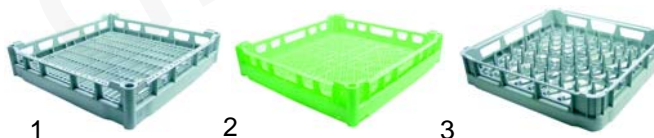

item	order no.	height (mm)	cups	compartment size (mm)	effective height (mm)
1	972004	101	16	110x110	75
	972005	101	20	90x110	75
2	972030	101	-	-	-

accessories for Carlisle

item	order no.	height (mm)	glasses	compartment size (mm)	effective height (mm)
1	972020	45	none	without	40
	972025	45	9	150x150	40
	972023	45	16	110x110	40
	972021	45	25	90x90	40
	972022	45	36	74x74	40
	972024	45	49	62x62	40
2	972034	-	-	-	cover

system baskets Fries

stackable baskets 500x500mm

item	order no.	description	height (mm)	effective height (mm)
1	973001	cup/glass basket	105	73
2	973002	cutlery rack	105	73
3	973003	plate basket	105	73

sloping base cup racks