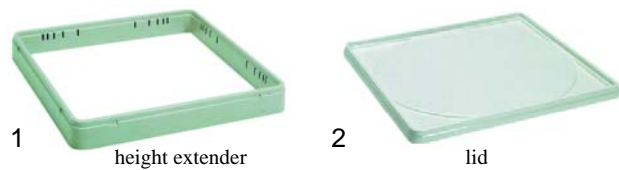

accessories for Giados

item	order no.	description	H (mm)	effective height (mm)
1	976020	height extender 62	50	
2	976034	lid	-	-