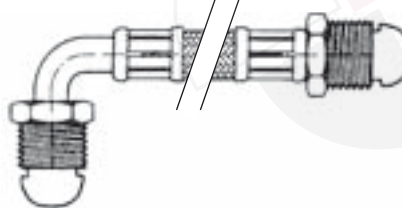

Technical data:
approvals: DVGW, SVGW, KIWA, CSTBat
operating pressure: 10bar
test pressure: 32bar
burst pressure: 95bar

pos.	order no.	nominal width	connections	length (mm)
1	520623	DN8	3/8"	300