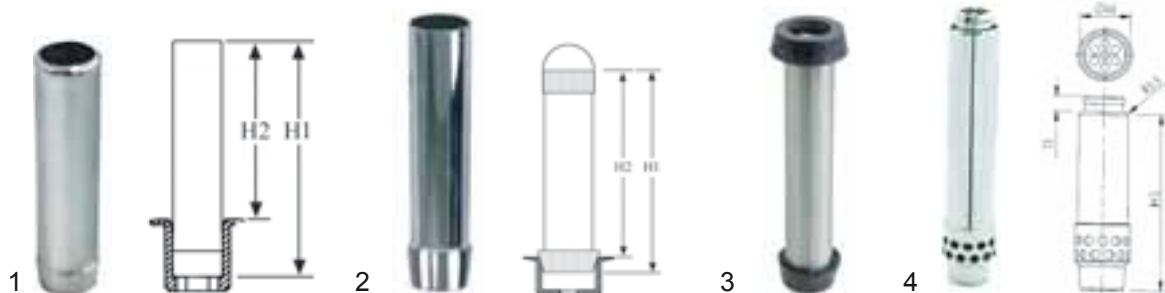

stand pipes for drain seating 1 1/2"

item	order no.	description	ø outer (mm)	H1 (mm)	H2 (mm)
1	515051	stand pipe CNS	40	185	170
1	515052	stand pipe CNS	40	230	215
1	515053	stand pipe CNS	40	270	260
1	515054	stand pipe CNS	40	315	300
2	515029	stand pipe brass chromium-plated	40	220	215
2	515031	stand pipe brass chromium-plated	40	255	250
2	515030	stand pipe brass chromium-plated	40	320	315
3	540279	stand pipe CNS with rubber cone	30	180	170
3	540280	stand pipe CNS with rubber cone	30	215	205
3	540281	stand pipe CNS with rubber cone	30	275	265
4	515062	stand pipe brass chromium-plated, with filter	45	180	-
4	515063	stand pipe brass chromium-plated, with filter	45	230	-
4	515064	stand pipe brass chromium-plated, with filter	45	280	-