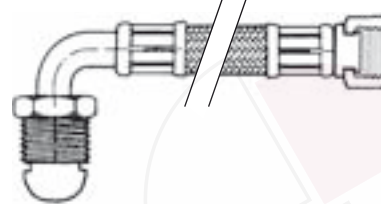

straight - curved, flat seat and conical seat

Technical data:
approvals: DVGW, SVGW, KIWA, CSTBat
operating pressure: 10bar
test pressure: 32bar
burst pressure: 95bar

pos.	order no.	nominal width	connections	gasket	length (mm)
1	520634	DN8	3/8"	type B	500