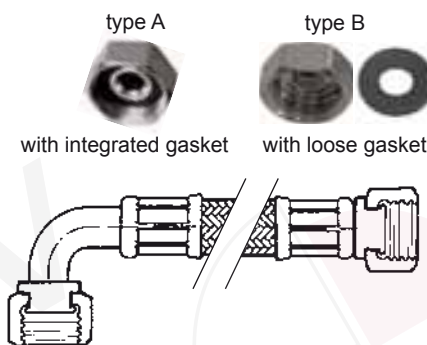

straight - curved, flat seat

Technical data:
approvals: DVGW, SVGW, KIWA, CSTBat
operating pressure: 10bar
test pressure: 32bar
burst pressure: 95bar

pos.	order no.	nominal width	connections	gasket	length (mm)
1	520569	DN8	3/8"	type B	370
2	520570	DN8	3/8"	type B	2000
3	520563	DN10	1/2"	type A	1000
4	520564	DN10	1/2"	type B	1500
5	520636	DN10	1/2"	type B	2000
6	520565	DN10	1/2"	type B	2500
7	520005	DN10	3/4"	type A	1500

pos.	order no.	nominal width	connections	gasket	length (mm)
8	520006	DN10	3/4"	type A	2500
9	520629	DN12	3/4"	type B	1000
10	520008	DN12	3/4"	type A	1500
11	520628	DN12	3/4"	type B	2000
12	520009	DN12	3/4"	type A	2500
13	520004	DN15	3/4"	type B	1500
14	520007	DN15	3/4"	type B	2500