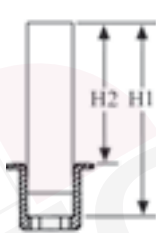

stand pipes for drain seatings 3/4"

pos.	order no.	description	ø outer (mm)	H1 (mm)	H2 (mm)
1	515047	stand pipe with o-ring	20	54	28
2	515048	stand pipe with o-ring	20	74	48

pos.	order no.	description	ø outer (mm)	H1 (mm)	H2 (mm)
3	515049	stand pipe with o-ring	20	94	68
4	515050	stand pipe with o-ring	20	124	98